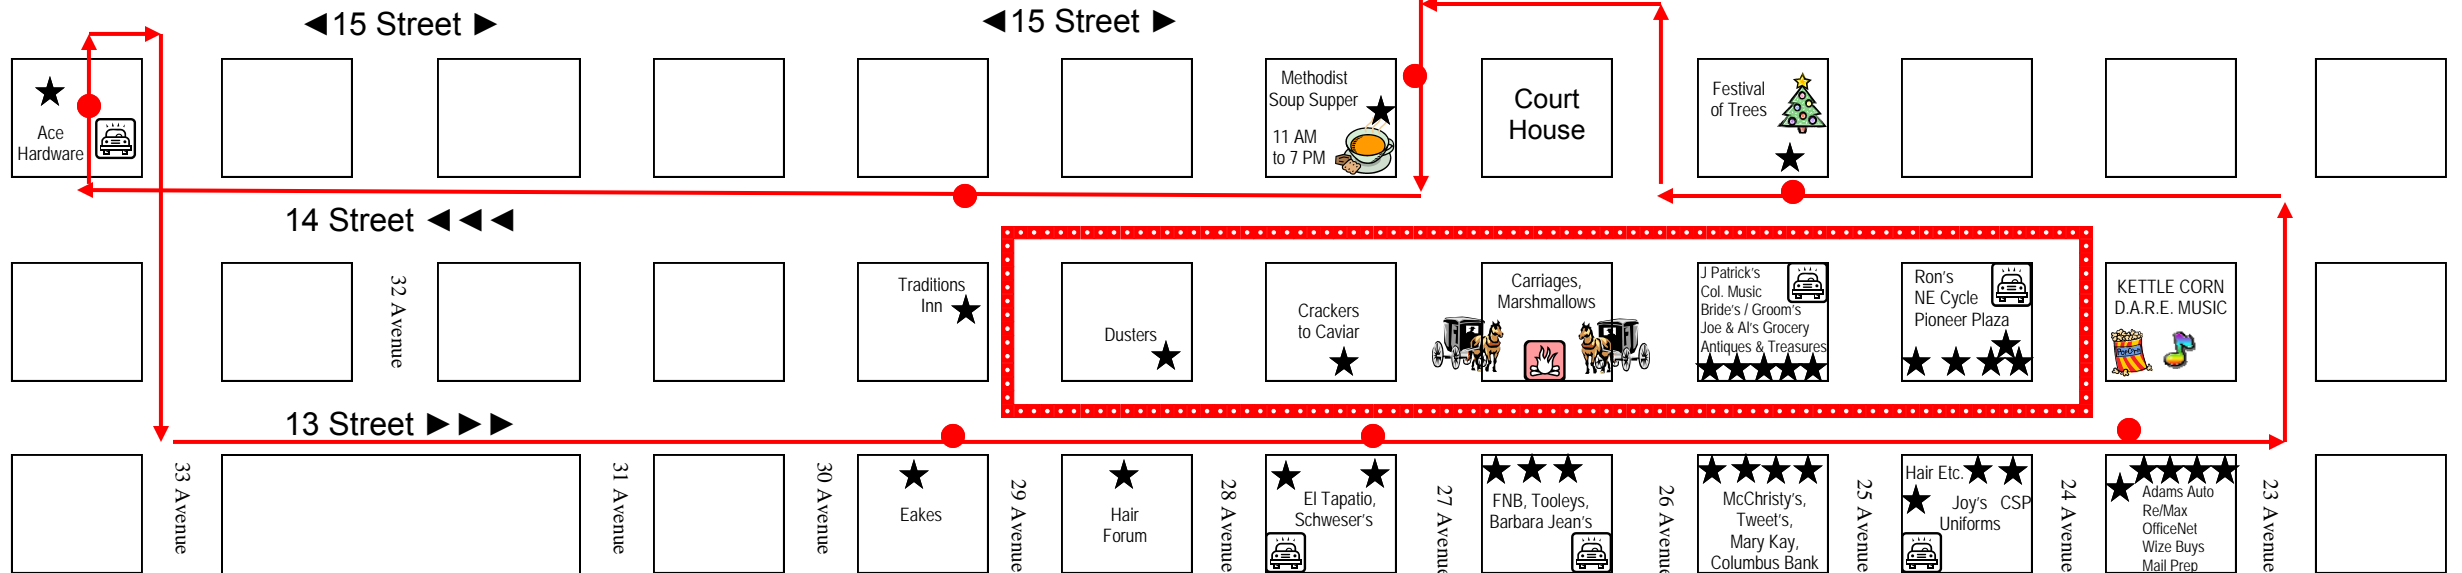

## "One Special Evening"

Thursday, November 20, 2008 from 4:00 until 8:00 PM

Presented by the

Columbus Downtown Business Association, LLC

● Hop aboard the DBA Trolley

Indicates parking areas.

Federated Cookies 'N More  
★  
4-7 PM

**HORSE DRAWN CARRIAGE / WAGONS**  
rides given 5 until 8 pm, boarding at **Frankfort Square**  
SW Corner Carriage line (1 route)  
SE Corner Wagon lines (2 routes)

The Noon Lions Club offers Marshmallow Toasting in Frankfort Square.

- Ace Hardware (Popcorn, Gift Certificate Drawing)
- Adams Automotive (Tire Tree Display, Refreshments)
- Antiques & Treasures (Rug Hooking Demonstration, Spin the Wheel Discounts)
- Barbara Jean's (Piano Music, Wine and Cheese)
- Chopper's Computers (Cookies, Popcorn, Cider—Pioneer Plaza)
- Columbus Bank (Festive Holiday Popcorn, and A Christmas Dinner Scene)
- Columbus Music (Live Music by Consonaires and Unwound)
- Columbus Screen Printing (CSP) (Window Display, Drawing)
- Crackers to Caviar (Holiday Samples, Holiday Gourmet Basket Drawing)
- Dusters (Beer Tasting and Hors d'oeuvres)
- Eakes Office Plus (Cookies, Cider, Drawings for Snowman, Shredder, Other Items)
- El Tapatio (Dips and Margaritas)
- Federated Church Womens Fellowship Cookies 'N More (4-7 p.m. Cookies & Candy Sale, Raffle, Refreshments)

- Ron's Furniture & More (Window Display of Christmas Prints, Treats)
- Schweser's (Quilters and Train Window Displays)
- The Bride's Store / The Groom's Store (Christmas Musicians, Refreshments)
- The Fabric Shop (Cookies, Popcorn, Cider—Pioneer Plaza)
- Tooley Drug and Home Care (Musical Entertainment, Drawing, Refreshments)
- Traditions Inn (White Christmas Theme, Hot and Cold Treats)
- Tweet's Sport Shop (Gift Certificate Drawing)
- Wize Buys Abbey Carpet (Jeff Brackhan Trio, Drawing for Area Rug, Hot Chocolate, Cookies)